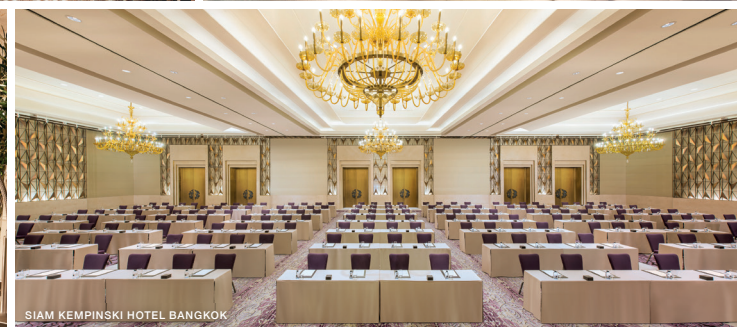

Middle East & Africa

	TOTAL NUMBER OF ROOMS (SUITES)	MAXIMUM CAPACITY persons, theatre style		BALLROOM		NUMBER OF MEETING ROOMS	TOTAL MEETING SPACE in sq m	NUMBER OF RESTAURANTS	NUMBER OF BARS	BEACH	OUTDOOR POOL	INDOOR POOL	SPA	GOLF ⁽¹⁾	WATER SPORTS ⁽¹⁾	AIRPORT distance in km	TRAIN STATION distance in km	CLIMATE
		FLOOR AREA in sq m	CEILING HEIGHT in m	FLOOR AREA in sq m	CEILING HEIGHT in m													
Djibouti Palace Kempinski DJIBOUTI DJIBOUTI	320 (41)	1,200	960 7.75	8	1,306	4 5		✓	✓		✓					JIB 12	10.8	BWh
Kempinski Nile Hotel EGYPT CAIRO · GARDEN CITY	191 (54)	120	196 2.6	4	396	2 4			✓		✓					CAI 21	1	BWh
Royal Maxim Palace Kempinski EGYPT CAIRO · NEW CAIRO	245 (21)	2,200	3,042 5.25	11	4,774	5 3			✓	✓	✓		○			CAI 15	32	BWh
Kempinski Hotel Soma Bay EGYPT RED SEA	325 (34)	300	375 5	5	525	3 2		✓	✓		✓		○	✓		HRG 45	-	BWh
Kempinski Hotel Gold Coast City GHANA ACCRA	269 (24)	850	1,028 5.9	15	2,500	2 4			✓		✓					ACC 17	-	Aw
The David Kempinski ISRAEL TEL AVIV-YAFO	250 (56)	700	776 5.2	11	2,000	5 6		✓	✓		✓					TLV 20	6.2	Csa
Bristoria Hotel Erbil IRAQ ERBIL	118 (10)	-	-	5	324	2 1			✓							EBL 19	-	Csa
Kempinski Hotel Amman JORDAN AMMAN	278 (22)	1,800	1,040 6.3	17	5,007	3 3			✓		✓					AMM 36	-	BSh
Kempinski Hotel Aqaba JORDAN AQABA RED SEA	200 (30)	400	382 4.15	4	562	3 3		✓	✓		✓		○	✓		AQJ 11	-	BWh
Kempinski Hotel Ishtar JORDAN DEAD SEA	345 (89)	600	876 8	11	1,523	4 3		✓	✓	✓	✓					AMM 70	-	BSh
Olare Mara Kempinski KENYA MASAI MARA	12 (1)	-	-	1	33	1 1			✓							(3)	-	Csb
Villa Rosa Kempinski KENYA NAIROBI	200 (13)	500	625 3.2	9	739	4 1			✓		✓					NBO 20 WIL 7	4.5	Cfb
Kempinski Summerland Hotel & Resort LEBANON BEIRUT	153 (20)	800	925 3.9	5	1,012	2 4		✓	✓		✓		○	✓		BEY 5	-	Csa
Kempinski Hotel Muscat OMAN MUSCAT	310 (40)	1,200	1,081 5.75	11	2,115	4 7		✓	✓		✓		○	✓		MCT 10	-	BWh
Kempinski Residences & Suites Doha QATAR DOHA	368 (368)	-	-	1	40	2 2					✓					DOH 20	-	BWh
Marsa Malaz Kempinski QATAR THE PEARL · DÓHA	281 (73)	1,200	1,100 7.7	10	2,700	7 5		✓	✓	✓	✓		○	✓		DOH 29	-	BWh
Kempinski Al Othman Hotel SAUDI ARABIA AL KHOBAR	218 (58)	2x 800	2x 1,000 6	13	2,197	5 1					✓	✓				DMM 50	20	BWh
Kempinski Seychelles Resort Baie Lazare SEYCHELLES MAHE	148 (6)	200	284 5.6	2	324	3 1		✓	✓		✓		✓			SEZ 20	-	Af
Kempinski Central Avenue UNITED ARAB EMIRATES DUBAI	195 (53)	500	576 8	9	950	2 2			✓		✓					DXB 13 DWC 51	1.3	BWh
Kempinski Hotel Mall of the Emirates UNITED ARAB EMIRATES DUBAI	388 (61)	150	150 2.7	10	1,673	3 1			✓		✓		○	○		DXB 26 DWC 48	0.1	BWh
Kempinski Hotel & Residences Palm Jumeirah UNITED ARAB EMIRATES DUBAI	244 (244)	-	-	1	30	2 1		✓	✓				○	✓		DXB 35 DWC 47	-	BWh
Kempinski The Boulevard UNITED ARAB EMIRATES DUBAI	160 (38)	450	500 7.6	7	700	1 2			✓		✓					DXB 13 DWC 51	1.1	BWh