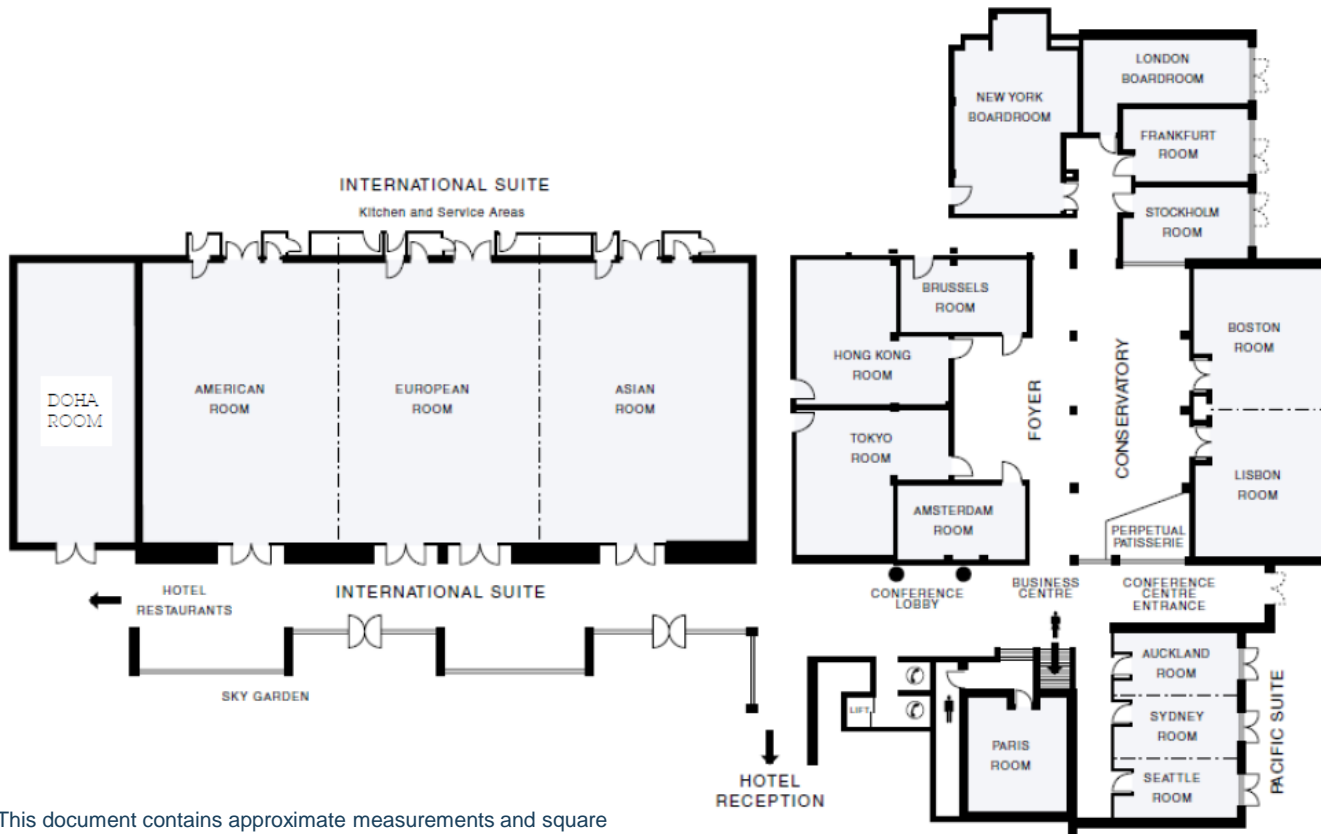

THE DETAILS

Guestrooms: 350
 Meeting Spaces: 18
 Features: Club Lounge, Business Centre, Fitness Centre, Indoor Pool

ROOM TYPE

Classic Rooms	225
Club Rooms	65
Family Rooms	58
Junior Suites	2

Sheraton®

SKYLINE HOTEL
LONDON HEATHROW

Meeting Space Overview

SHERATON SKYLINE HOTEL, LONDON HEATHROW BY THE NUMBERS

Total Guestrooms: 350
Total Meeting Rooms: 18
Maximum Capacity: 500
Total Meeting Space: 984.3m² / 10,594ft²

Additional spaces for meetings and events, not displayed here, may also be available. Contact your hotel representative for more

This document contains approximate measurements and square footage that are for illustrative purposes only. We cannot guarantee the floor plan accuracy or completeness, therefore encourage you to review the space to make sure it is suitable for your event.