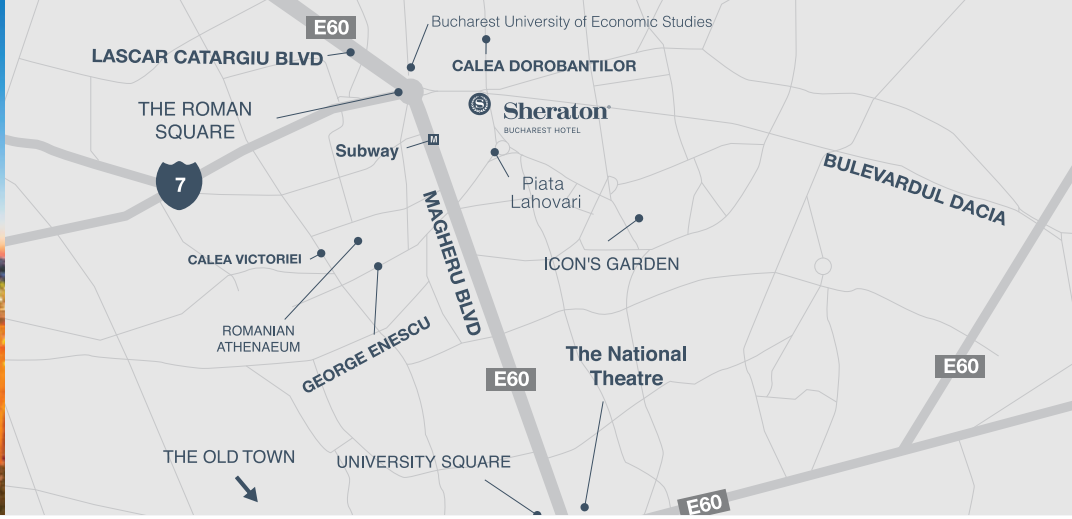

ROOM DIMENSIONS AND SEATING CAPACITY

	DIM. (L X W)	AREA(m²)	HEIGHT(m)	BANQ.	THTR.	CABARET	REC.	CLASS	U-SHAPE	DINNER DANCE	BOARD
PLATINUM BALLROOM	19 x 5.5 m	293	4	190	400	190	300	160	80	160	80
IRIDIUM GRAND BALLROOM	30 x 17.8 m	530	3.35	265	250	140	400	120	50	230	-
DIAMOND	8 x 2.5 m	54	3	36	50	30	50	30	24	24	20
KANSAS	6.9 x 5.2 m	35	3.1	24	32	16	20	16	16	16	14
NEVADA	6.9 x 5.6 m	39	3.2	36	35	30	30	20	20	-	18
OREGON	7.6 x 6.1 m	42	3.15	36	35	30	30	18	18	30	16
FLORIDA	8.9 x 6.2 m	55	3.1	48	70	40	60	30	25	40	24
COLORADO	13.1 x 6.5 m	85	3	60	90	50	80	40	40	50	34
ARIZONA	13.1 x 6.8 m	89	3	60	90	50	80	40	40	50	34
BOARDROOM	6.6 x 4.9 m	31	-	-	-	-	-	-	-	-	12
CALIFORNIA	6.3 x 2.8 m	17.5	-	-	12	-	-	8	-	-	8