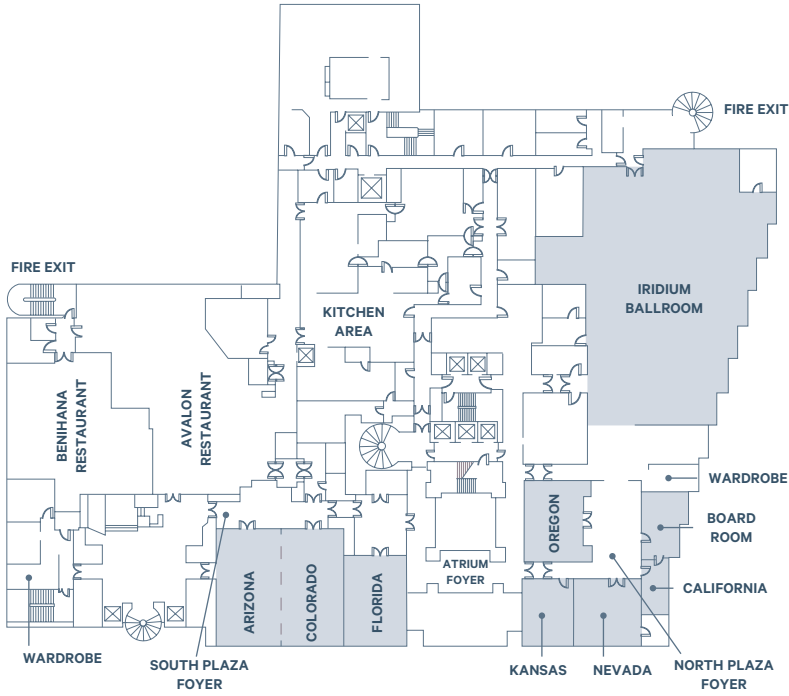

SHERATON FITNESS CENTER

Keep your senses sharp and your body active with the personalized programs from Fitness Center.

SHERATON CLUB

Experience a great view of Bucharest from our exquisite 18th floor Sheraton Club and enjoy VIP check-in services, in a relaxing, upscale environment.

MEETING ROOMS

Our city center privileged location makes Sheraton Bucharest Hotel an ideal setting for meetings, seminars, trainings or weddings. With a combined meeting space of about 1.200 square meters, our convention center offers 11 conference rooms that can accommodate up to 1400 participants. Our dedicated events team is ready to ensure the success of your unforgettable, tailored event.

ROOM DIMENSIONS AND SEATING CAPACITY

	DIM. (L X W)	AREA(m ²)	HEIGHT(m)	BANQ.	THTR.	CABARET	REC.	CLASS	U-SHAPE	DINNER DANCE	BOARD
PLATINUM BALLROOM	19 x 5.5 m	293	4	190	400	190	300	160	80	160	80
IRIDIUM GRAND BALLROOM	30 x 17.8 m	530	3.35	265	250	140	400	120	50	230	-
DIAMOND	8 x 2.5 m	54	3	36	50	30	50	30	24	24	20
KANSAS	6.9 x 5.2 m	35	3.1	24	32	16	20	16	16	16	14
NEVADA	6.9 x 5.6 m	39	3.2	36	35	30	30	20	20	-	18
OREGON	7.6 x 6.1 m	42	3.15	36	35	30	30	18	18	30	16
FLORIDA	8.9 x 6.2 m	55	3.1	48	70	40	60	30	25	40	24
COLORADO	13.1 x 6.5 m	85	3	60	90	50	80	40	40	50	34
ARIZONA	13.1 x 6.8 m	89	3	60	90	50	80	40	40	50	34
BOARDROOM	6.6 x 4.9 m	31	-	-	-	-	-	-	-	-	12
CALIFORNIA	6.3 x 2.8 m	17.5	-	-	12	-	-	8	-	-	8