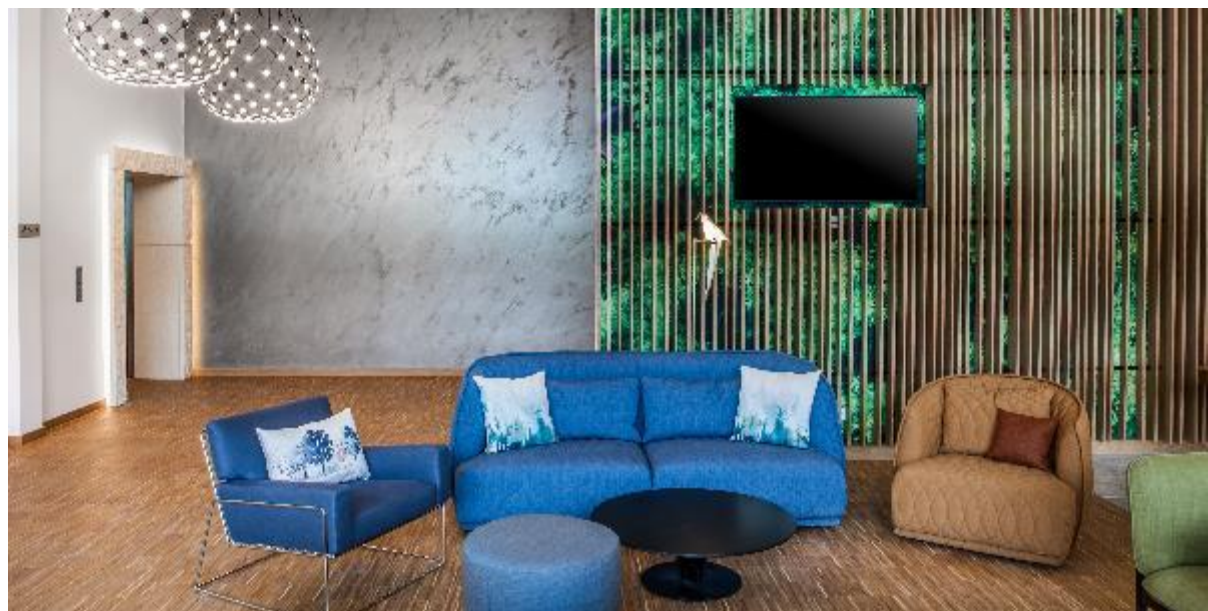

- 279 rooms & suites
- 600 m² event space with 8 flexible conference rooms
  - New greened courtyard
  - On-site fitness
- Open Lobby with restaurant & bar
- Excellent transport connection
  - Free high-speed Wi-Fi
  - Business Center