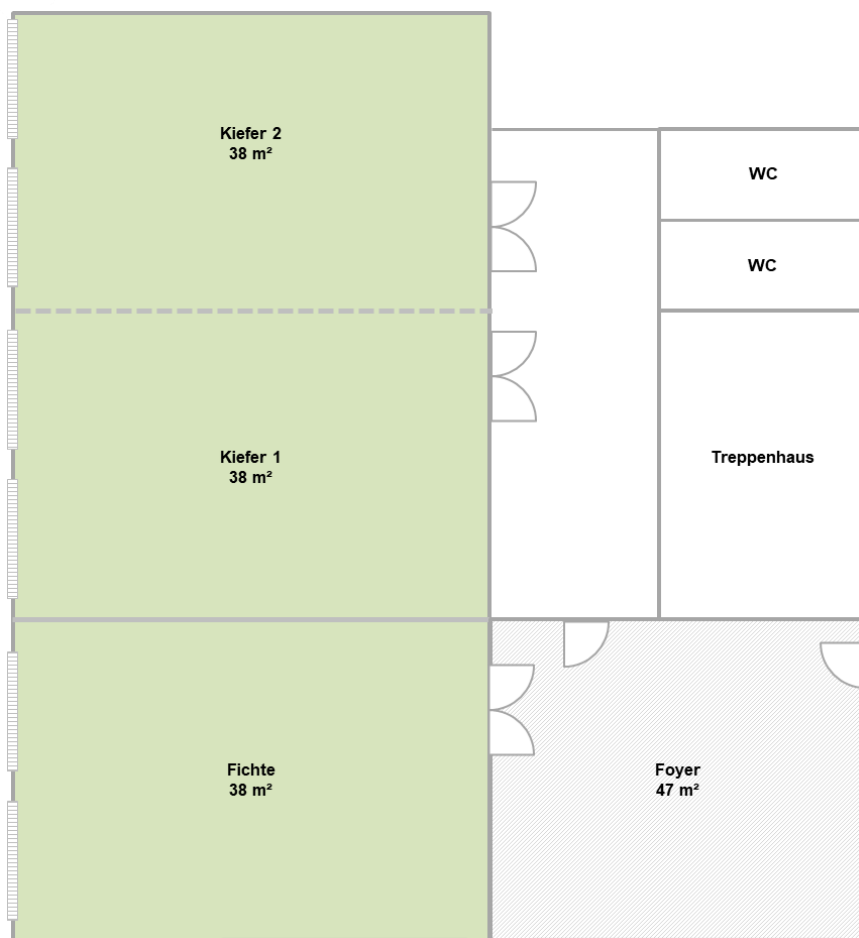

Holiday Inn Munich - Leuchtenbergring

Leuchtenbergring 20, 81677 München
 T: +49 (0) 89 189 086 0 | F: +49 (0) 89 189 086 174
 Email: info.lb@himuc.com | holidayinn.com/munichlb

- 279 rooms & suites
- 600 m² event space with 8 flexible conference rooms
 - New greened courtyard
 - On-site fitness
- Open Lobby with restaurant & bar
- Excellent transport connection
 - Free high-speed Wi-Fi
 - Business Center

Meeting room	m ²	Theater	Classroom	Boardroom	U-shape	Circle
Kiefer 1	38	20	12	14	12	20
Kiefer 2	38	20	12	14	12	20
Fichte	38	20	12	14	12	20
Ahorn	38	24	16	14	12	20
Birke	38	24	16	14	12	20
Eiche	43	30	20	20	18	20
Kastanie 1	90	60	34	32	22	
Kastanie 2	80	50	30	32	22	
Kiefer 1+2	76	60	30	26	24	
Kastanie 1+2	170	120	74			

MEETING OVERVIEW

- 600 m² event space on two floors
- 8 conference rooms 38-170 m²
- Up to 120 meeting attendees in the largest room
- Foyer 47 m² to 150 m²
- Black out rooms
- Ceiling height 2,5 m to 3,0 m
- Direct or indirect daylight
- Modern technical equipment
- Free high-speed Wi-Fi
- On-site underground parking
- Greened courtyard

The indicated room capacity may vary