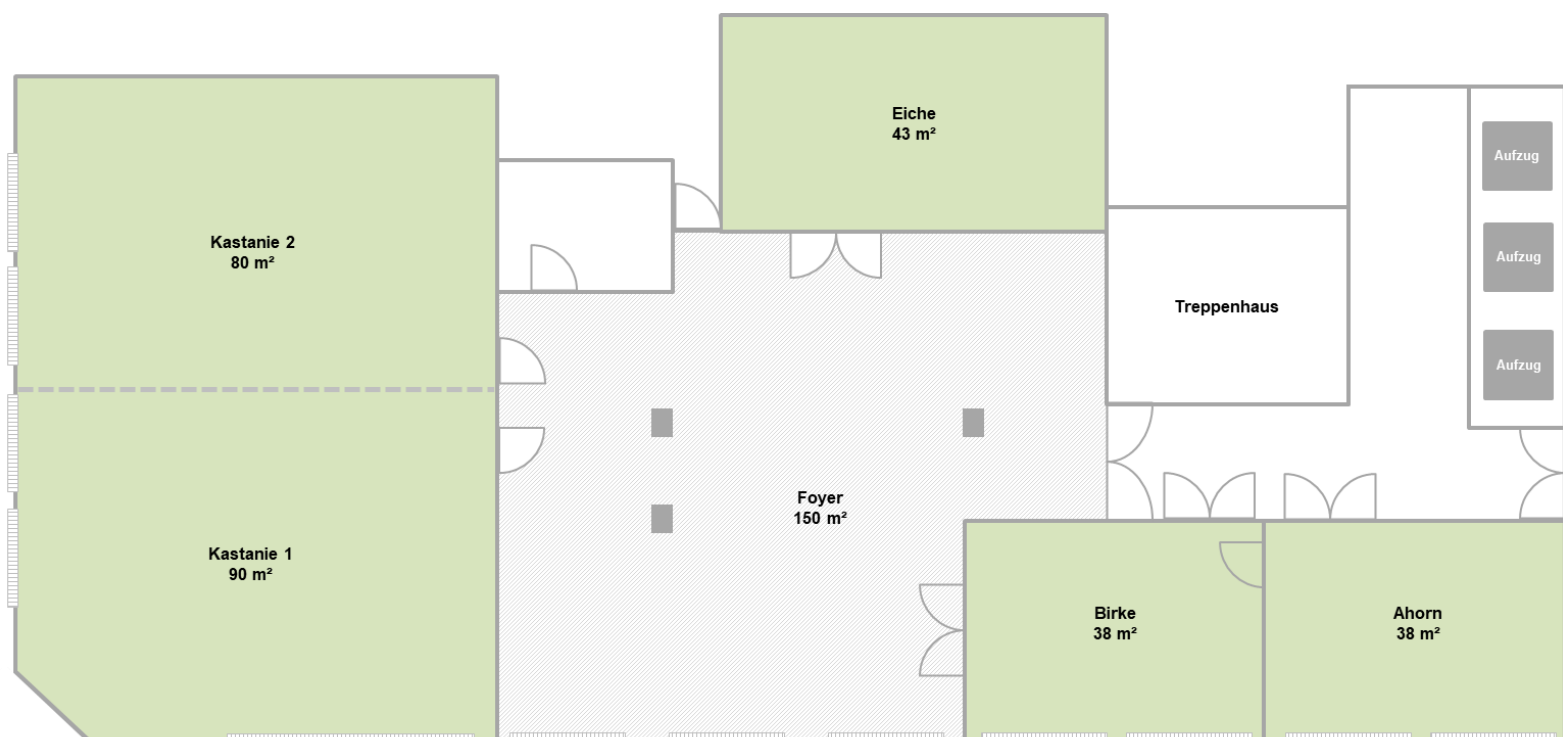

Holiday Inn Munich - Leuchtenbergring

Leuchtenbergring 20, 81677 München
 T: +49 (0) 89 189 086 0 | F: +49 (0) 89 189 086 174
 Email: info.lb@himuc.com | holidayinn.com/munichlb

- 279 rooms & suites
- 600 m² event space with 8 flexible conference rooms
 - New greened courtyard
 - On-site fitness
- Open Lobby with restaurant & bar
- Excellent transport connection
 - Free high-speed Wi-Fi
 - Business Center

Meeting room	m ²	Theater	Classroom	Boardroom	U-shape	Circle
Kiefer 1	38	20	12	14	12	20
Kiefer 2	38	20	12	14	12	20
Fichte	38	20	12	14	12	20
Ahorn	38	24	16	14	12	20
Birke	38	24	16	14	12	20
Eiche	43	30	20	20	18	20
Kastanie 1	90	60	34	32	22	
Kastanie 2	80	50	30	32	22	
Kiefer 1+2	76	60	30	26	24	
Kastanie 1+2	170	120	74			

MEETING OVERVIEW

- 600 m² event space on two floors
- 8 conference rooms 38-170 m²
- Up to 120 meeting attendees in the largest room
- Foyer 47 m² to 150 m²
- Black out rooms
- Ceiling height 2,5 m to 3,0 m
- Direct or indirect daylight
- Modern technical equipment
- Free high-speed Wi-Fi
- On-site underground parking
- Greened courtyard

The indicated room capacity may vary