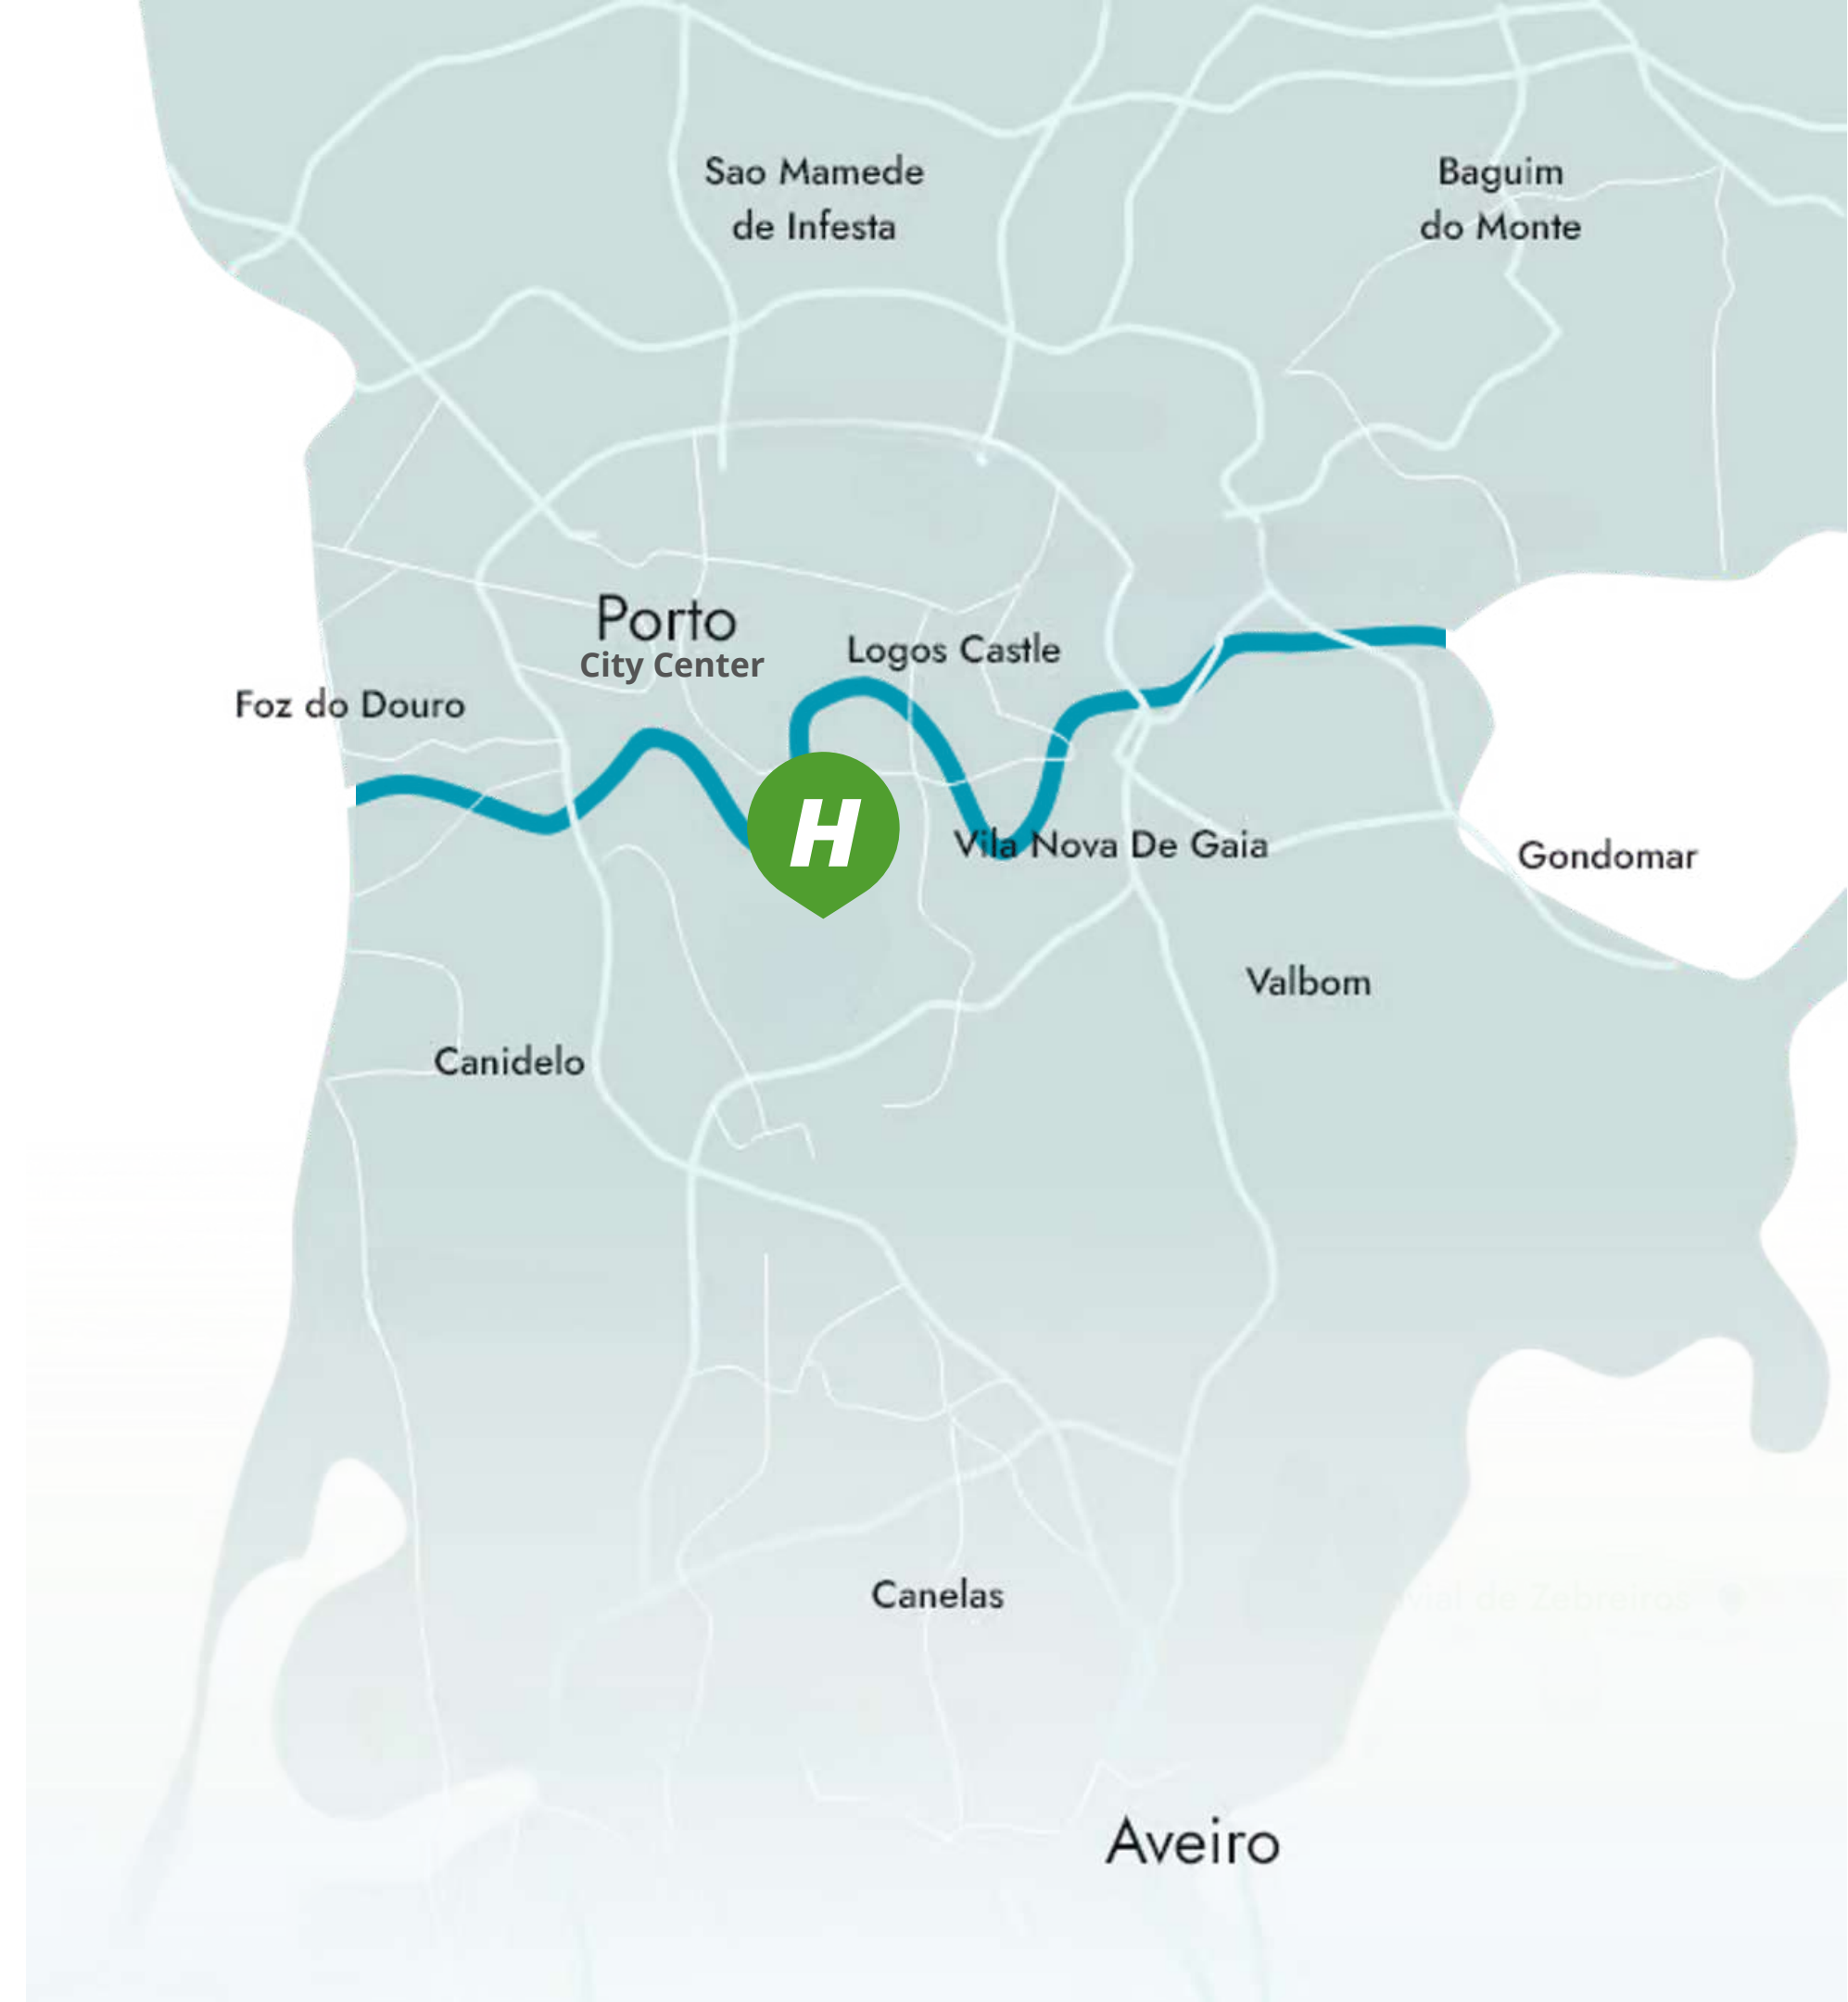

Car

Airport Francisco Sá Carneiro - 20min (22km)

Porto City Center - 10min (4km)

Cais de Gaia - 9min (4km)

Walking

Porto City Center - 40min (3km)

Cais de Gaia - 20min (2km)

Main OPO Airport Connections (257 Routes)

Netherlands

Spain

Germany

France

Great Britain

Swiss

Italy

United States

Brazil