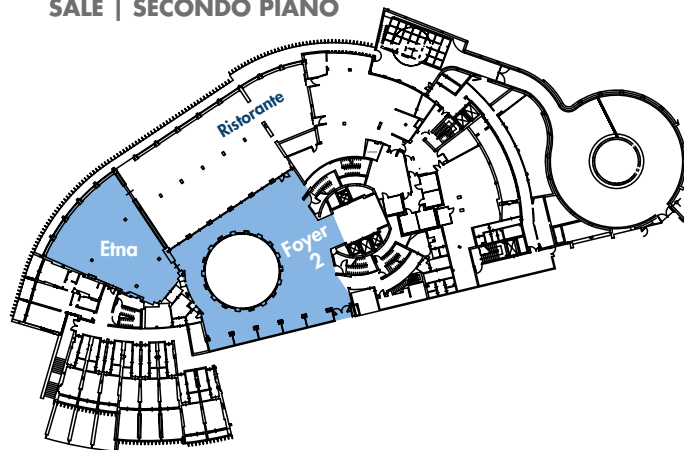

Fontanarossa (CTA) - 50 km

Taormina - 3 km

A18 uscita Taormina - 3 km
A18 exit Taormina - 3 km

SALE | PRIMO PIANO

SALE | SECONDO PIANO

SALE | TERZO PIANO

**CENTRO CONGRESSI
BUSINESS CENTER**

- Sala mamertina (plenaria) fino a 450 posti
Sala Mamertina (plenary meeting room) for up to 450 people
- 2 sale fino a 160 posti
2 meeting rooms for up to 160 people
- 1 sala fino a 30 posti
1 meeting room for up to 30 people
- Area espositiva di 510 m²
510 m² exhibition area
- Sala rossa adibita a segreteria
Red room set up for administration purposes
- 3 montacarichi, massima capacità 1.200 kg
3 goods lifts, maximum load 1,200 kg