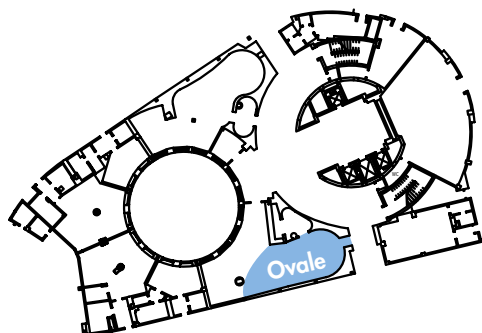

Fontanarossa (CTA) - 50 km

Taormina - 3 km

A18 uscita Taormina - 3 km
A18 exit Taormina - 3 km

SALE | PRIMO PIANO

SALE | SECONDO PIANO

SALE | TERZO PIANO

**CENTRO CONGRESSI
BUSINESS CENTER**

- Sala mamertina (plenaria) fino a 450 posti
Sala Mamertina (plenary meeting room) for up to 450 people
- 2 sale fino a 160 posti
2 meeting rooms for up to 160 people
- 1 sala fino a 30 posti
1 meeting room for up to 30 people
- Area espositiva di 510 m²
510 m² exhibition area
- Sala rossa adibita a segreteria
Red room set up for administration purposes
- 3 montacarichi, massima capacità 1.200 kg
3 goods lifts, maximum load 1,200 kg