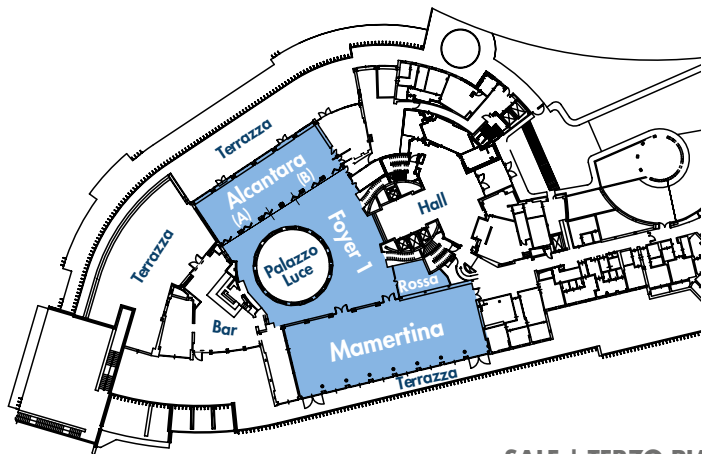

Fontanarossa (CTA) - 50 km

Taormina - 3 km

A18 uscita Taormina - 3 km
A18 exit Taormina - 3 km

SALE | PRIMO PIANO

SALE | SECONDO PIANO

SALE | TERZO PIANO

**CENTRO CONGRESSI
BUSINESS CENTER**

- Sala mamertina (plenaria) fino a 450 posti
Sala Mamertina (plenary meeting room) for up to 450 people
- 2 sale fino a 160 posti
2 meeting rooms for up to 160 people
- 1 sala fino a 30 posti
1 meeting room for up to 30 people
- Area espositiva di 510 m²
510 m² exhibition area
- Sala rossa adibita a segreteria
Red room set up for administration purposes
- 3 montacarichi, massima capacità 1.200 kg
3 goods lifts, maximum load 1,200 kg