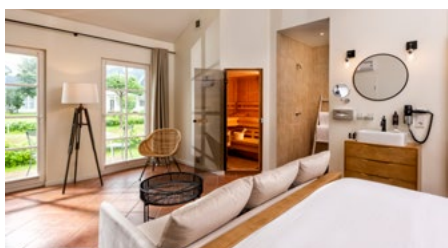

RAUM	GRÖSSE M²	DECKEN-HÖHE	U-FORM	BLOCK	STUHLREIHEN	PARLAMENTARISCH	KABARETT	BANKETT
EVENT CENTER OBERGESCHOSS								
Theodor Fontane I	64,00	3.40	24	19	40	27	24	32
Theodor Fontane II	64,00	3.40	24	19	40	27	24	32
Theodor Fontane III	64,00	3.40	24	19	40	27	24	32
Theodor Fontane IV	64,00	3.40	24	19	40	27	24	32
Theodor Fontane V	128,00	-	-	-	-	-	-	-
Theodor Fontane I+II	128,00	3.40	44	39	100	63	56	64
Theodor Fontane III+IV	128,00	3.40	44	39	100	63	56	64
Theodor Fontane I-V	384,00	3.40	72	-	300	203	168	192
Theodor Fontane I+II+V	255,00	3.40	54	-	220	140	112	128
EVENT CENTER TERRASSENESCHOSS								
Thomas Mann	33,00	3,05	15	15	20	15	12	16
Erich Kästner	33,00	3,05	15	15	20	15	12	16
Friedrich Schiller	52,00	3,05	22	19	35	24	18	24
Johann W. v. Goethe	107,00	3,05	30	27	50	36	24	32
Berthold Brecht	33,00	3,05	15	15	30	15	12	16
Kurt Tucholsky	33,00	3,05	15	15	20	15	12	16