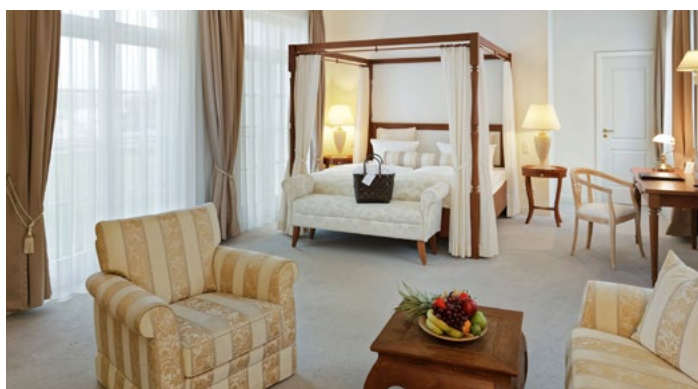

EINE WUNDERWELT AM SEE

Das Schwielowsee-Resort liegt eingebettet in die malerische Seenlandschaft der Havelregion und ist nur wenige Kilometer von der Kulturstadt Potsdam und der Metropole Berlin entfernt. Stilvolle und komfortable Zimmer, Suiten und Apartments, ein Wellness- und Spa-Bereich, ein Kids Club für unsere kleinen Gäste und unsere exzellente Gastronomie sorgen für einen erholsamen und entspannten Aufenthalt in unserem Hotel am See. Darüber hinaus bietet unser Event Center auf einer Fläche von 800 Quadratmetern den perfekten Rahmen für besondere Anlässe in Werder an der Havel. In unmittelbarer Nähe bieten sich zahlreiche Kultur- und Naturausflüge an.

- 181 individuell gestaltete und geräumige Zimmer, Suiten, Apartments und Pfählhäuser, überwiegend mit Balkon oder Terrasse
- Europäische Gastronomie auf höchstem Niveau mit einer Auswahl von Restaurants und Bars
- Event Center auf einer Fläche von 800 Quadratmetern für bis zu 300 Personen, ideal geeignet für Veranstaltungen aller Art
- Kostenfreies WIFI in der gesamten Anlage
- Wellnessbereich mit Sauna, beheiztem Innenpool und modernem Fitnessstudio
- Großer Außenbereich für Teamevents, Outdoor-Meetings, mit Zugang zum See und zum Lagerfeuerplatz