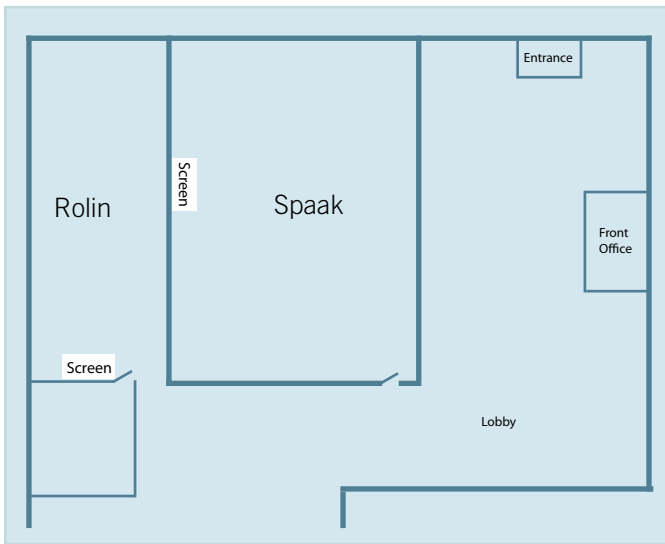

**Meeting rooms** The 3 meeting rooms at Four Points by Sheraton are great for all kind of events. They offer space for events for up to 100 people. Enjoy with your guests a great cup of coffee, bottled water and get free high-speed Internet in public areas.

**Recreation area** Four Points by Sheraton Brussels offers its guests a fitness room with state-of-the-art equipment and individual LCD TVs. You can also enjoy our very relaxing sauna.

**Garden** When the weather permits, take a break and relax in our wonderful private garden, to make your stay in the European capital a special experience

	DIMENSIONS	SQUARE METERS	CEILING HEIGHT	THEATER CAPACITY	CLASSROOM CAPACITY	U-SHAPED CAPACITY	ROUNDS OF TEN	RECEPTION
<b>SPAAK</b>	8' x 8'	64	2.7	50	36	25	20	24
<b>ROLIN</b>	8',5 x 4'	39	2.7	-	-	-	12	-
<b>LOUISE</b>	14.1' x 6.5'	91	2.7	100	60	60	40	60
<b>LOUISE I</b>	8.8' x 6.5'	57	2.7	60	36	-	-	-
<b>LOUISE II</b>	5.3' x 6.5'	34	2.7	30	18	16	15	16