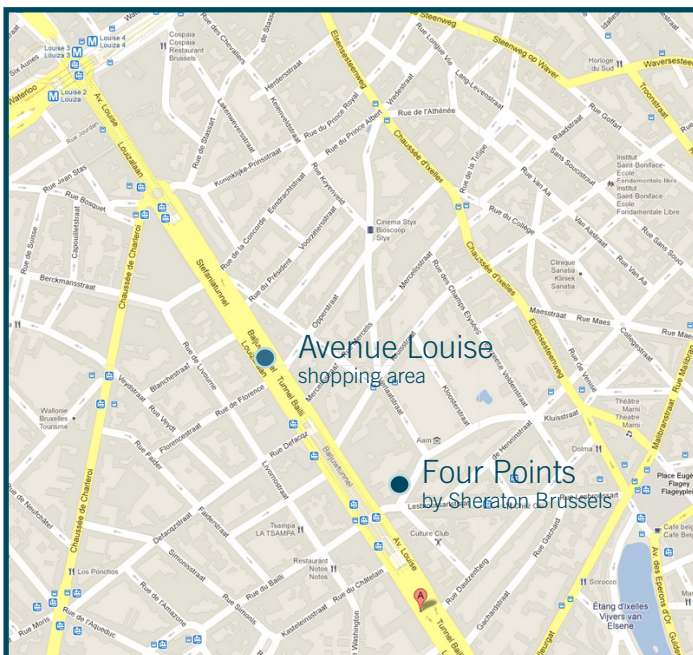

# COMFORT IS UNCOMPLICATED

Four Points by Sheraton Brussels is located on the edge of the old city just off the prestigious Avenue Louise, with its luxury shops and near all major attractions of Brussels. Four Points by Sheraton Brussels makes you feel at home in a warm and inviting place.

## ACCESS

Four Points by Sheraton Brussels keeps you in the center of all :

- Central Station 2.1 km (1.3 miles) 8 minutes by cab
- Midi Station 2.2 km (1.4 miles) 9 minutes by cab
- Tram Station Bailli (Ligne 94)
- Metro Station Louise (Ligne 2 and 6)