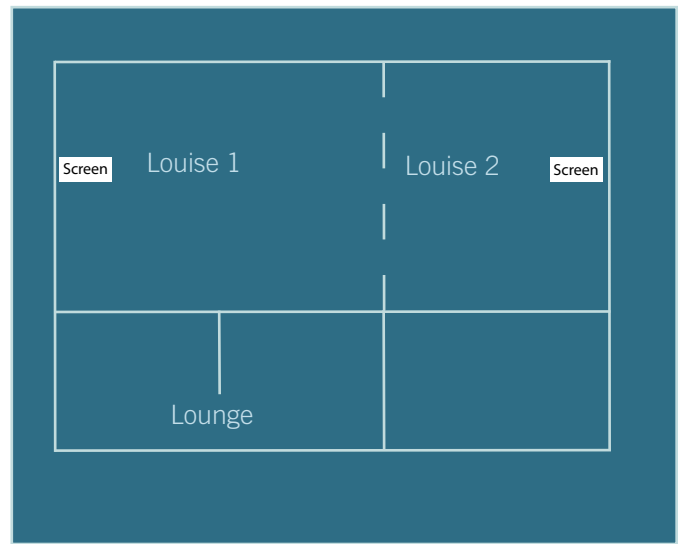

**Meeting rooms** The 3 meeting rooms at Four Points by Sheraton are great for all kind of events. They offer space for events for up to 100 people. Enjoy with your guests a great cup of coffee, bottled water and get free high-speed Internet in public areas.

**Recreation area** Four Points by Sheraton Brussels offers its guests a fitness room with state-of-the-art equipment and individual LCD TVs. You can also enjoy our very relaxing sauna.

**Garden** When the weather permits, take a break and relax in our wonderful private garden, to make your stay in the European capital a special experience

	DIMENSIONS	SQUARE METERS	CEILING HEIGHT	THEATER CAPACITY	CLASSROOM CAPACITY	U-SHAPED CAPACITY	ROUNDS OF TEN	RECEPTION
<b>SPAAK</b>	8' x 8'	64	2.7	50	36	25	20	24
<b>ROLIN</b>	8',5 x 4'	39	2.7	-	-	-	12	-
<b>LOUISE</b>	14.1' x 6.5'	91	2.7	100	60	60	40	60
<b>LOUISE I</b>	8.8' x 6.5'	57	2.7	60	36	-	-	-
<b>LOUISE II</b>	5.3' x 6.5'	34	2.7	30	18	16	15	16