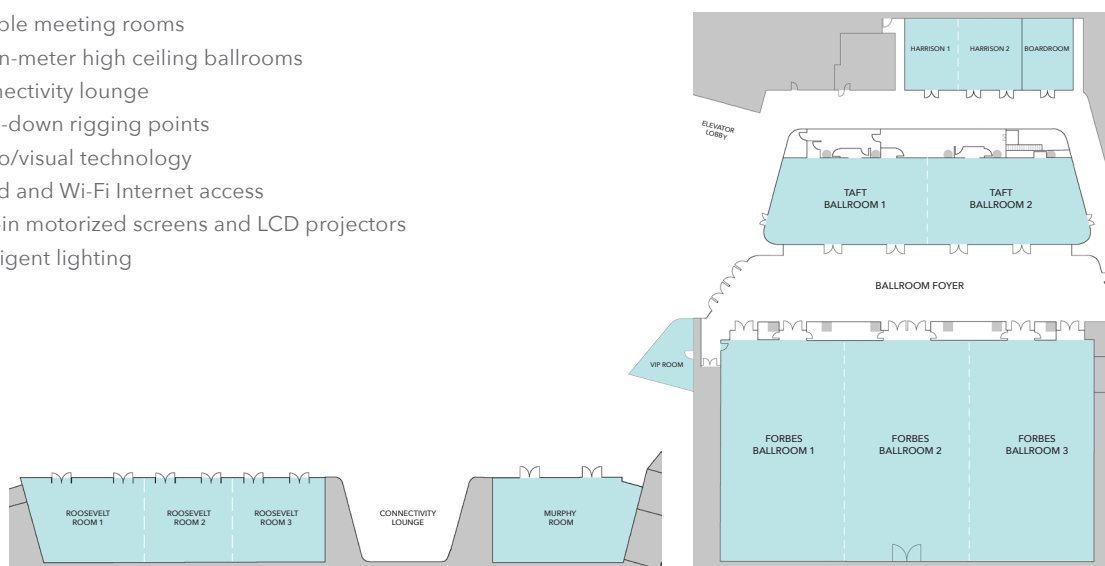

NEVER JUST STAY. STAY INSPIRED.

CONRAD®
MANILA

MEETINGS + EVENTS

Conrad Manila boasts of six elegant and multi-functional event rooms with a combined total area of over 2,400 sq. m. Our dedicated event specialists are on hand to help customize your function and ensure your business meeting, conference or social celebration progresses successfully.

MEETINGS + FUNCTIONS

- Flexible meeting rooms
- Seven-meter high ceiling ballrooms
- Connectivity lounge
- Drop-down rigging points
- Audio/visual technology
- Wired and Wi-Fi Internet access
- Built-in motorized screens and LCD projectors
- Intelligent lighting

CONFERENCE ROOM FLOOR PLAN

BUSINESS FACILITIES

Organizing events is made more convenient with a range of Conrad Manila's meeting venues, support facilities and breakout rooms strategically located on the same level, with direct access to the SMX Convention Center through a walkway bridge.

Function Room	Area (m2)	Dimensions (m)	Height (m)	CAPACITIES					
				Theater	Classroom	Banquet	Reception	Conference	U-Shape
Forbes Ballroom	1,500	49 x 29	7	1,270	720	1,050	1,500	504	171
Forbes Ballroom 1 / 2 / 3	500	16 x 29	7	370	240	320	500	168	57
Taft Ballroom	460	38 x 11	7	370	162	220	460	108	96
Taft Ballroom 1 / 2	230	19 x 11	7	180	81	110	230	54	48
Harrison Room	127	8 x 14	2	95	63	70	127	42	45
Harrison 1	57	8 x 6	2	40	27	30	57	18	21
Harrison 2	70	8 x 8	2	50	36	40	70	24	24
Boardroom	53	8 x 5	2	-	-	-	-	16	-
Roosevelt Room	190	7 x 26	3	80	39	100	190	39	39
Roosevelt 1	70	7 x 9	3	50	15	40	70	15	15
Roosevelt 2	60	7 x 8	3	45	12	30	60	12	12
Roosevelt 3	60	7 x 8	3	45	12	30	60	12	12
Murphy Room	85	7 x 11	3	65	36	50	85	24	27
Veranda	2,300	-	-	700	-	700	1,000	-	-