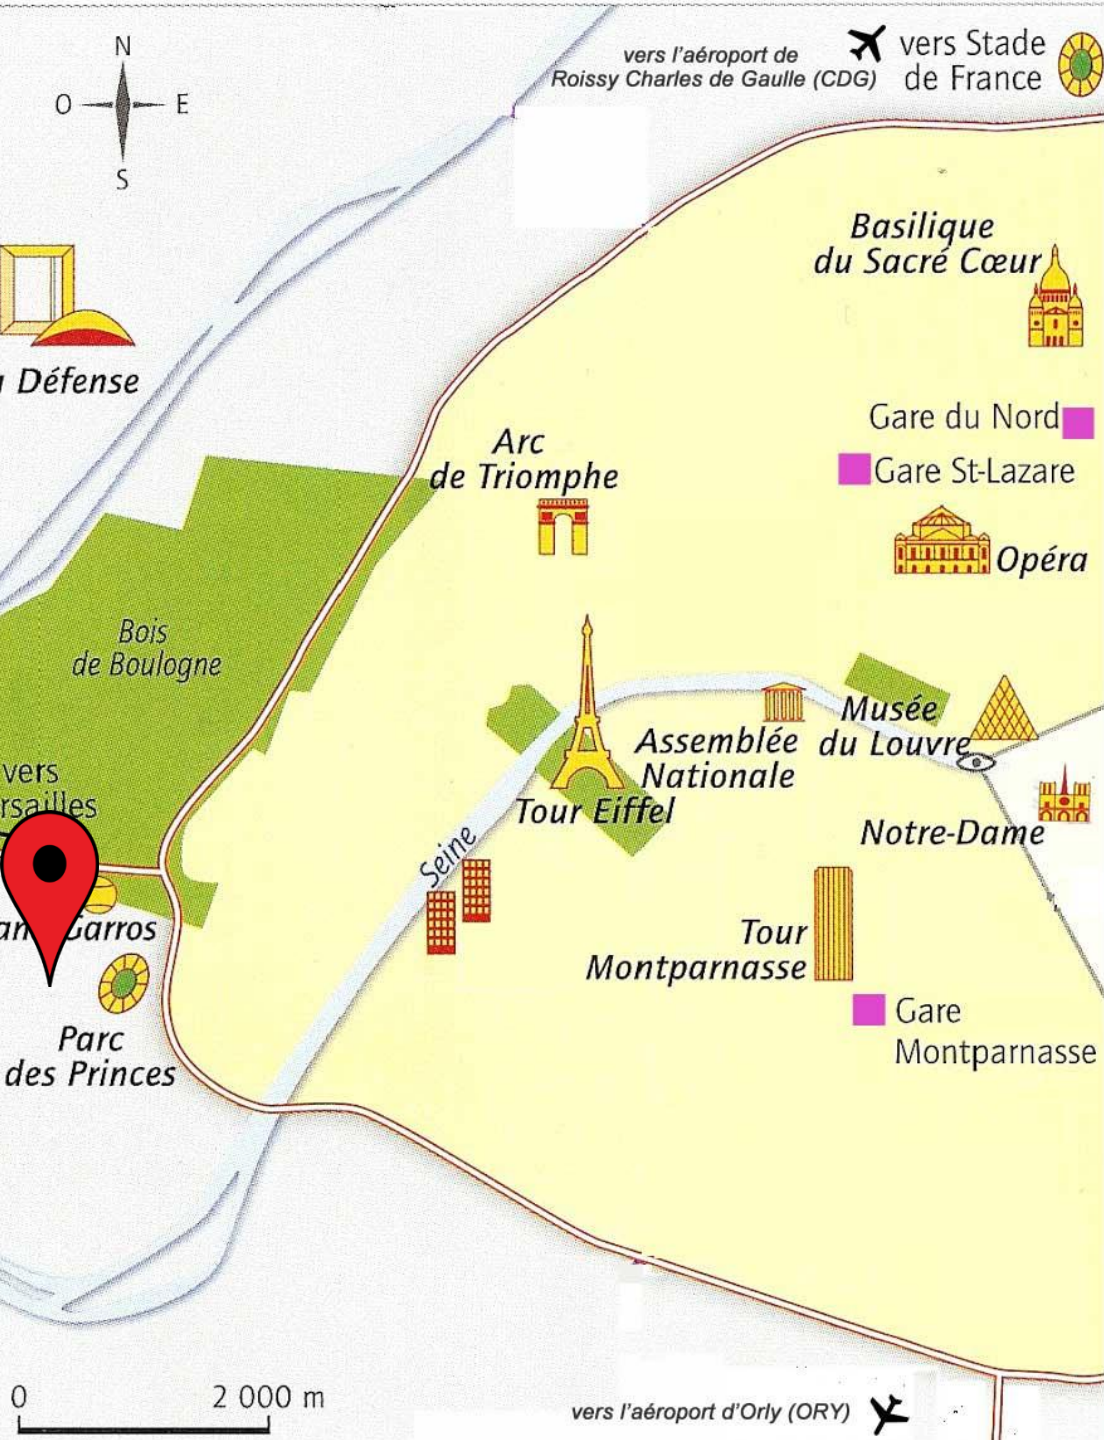

Courtyard By Marriott Paris Boulogne

114 Route de la Reine

92100 Boulogne-Billancourt

COURTYARD
BY MARRIOTT

Courtyard by Marriott Paris Boulogne is located :

30km to the airport CDG
18km to the airport Orly

6km to the Eiffel Tower

13,4km to the station
Gare du Nord

9km to the station
Montparnasse

113 Rooms

Guest room
Business
Superior
Family

COURTYARD[®]
BY MARRIOTT

COURTYARD®
BY MARRIOTT

LES ESPACES DE DÉGUSTATIONS

Bar
Restaurant
Patio
Rooftop

THE PATIO

30 seats

50 persons in cocktail

THE RESTAURANT 114

72 seats

100 persons en cocktail

THE ROOFTOP