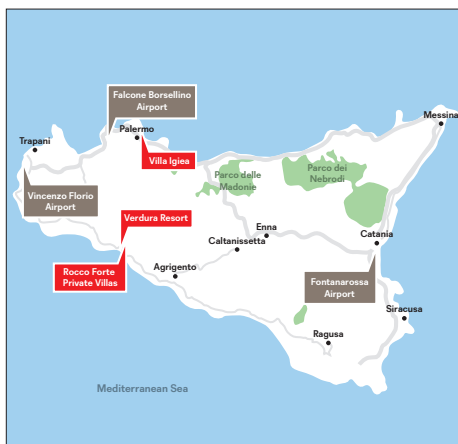

VILLA IGIEA PALERMO

A ROCCO FORTE HOTEL

Frequented by royalty, dignitaries and Hollywood luminaries, Villa Igiea's palatial interiors create a striking blank canvas for the most sensational events. Nestled at the base of Mount Pellegrino and the Gulf of Palermo, our palazzo is perfectly placed for an array of experiences, set along the Mediterranean's picturesque coastline.

Accommodation

- 72 rooms
- 28 suites

Restaurant & Bars

- *Florio* – restaurant and terrace for up to 150 guests
- *Igiea Terrazza Bar* – for up to 110 guests
- *Alicetta* – pool bar for up to 70 guests

Villa Igiea Spa

Transfers

- 30 min from Palermo International Airport
- 90 min from Verdura Resort

Villa Igiea

Salita Belmonte, 43, 90142 Palermo, Italy
T +39 063 288 8935
events.villaigiea@roccofortehotels.com
roccofortehotels.com