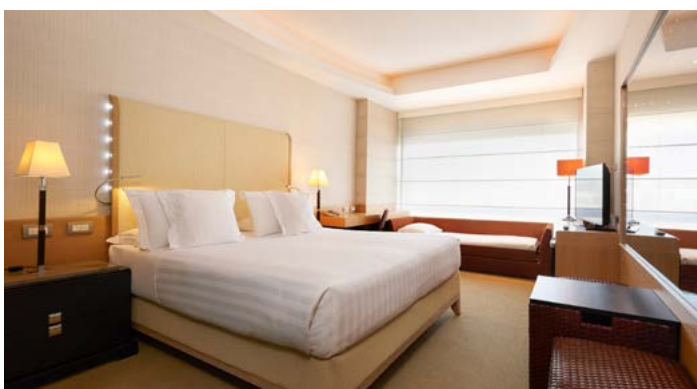

L'HOTEL PERFETTO PER I VIAGGI D'AFFARI E CONFERENZE

L'hotel Precise House Mantegna Roma occupa una posizione strategica per chi viaggia per lavoro o per affari, poiché si trova nel quartiere EUR Garbatella, il centro finanziario di Roma. L'hotel si trova in una posizione ideale per raggiungere l'aeroporto e il centro città, ed è quindi la scelta perfetta sia per i viaggi d'affari che per quelli di piacere. L'hotel offre camere spaziose dal design moderno, dotate di tutto il necessario per un comfort di prima classe. In termini di servizi, l'hotel dispone di due ristoranti dove gli ospiti possono gustare la cucina locale. Inoltre, l'hotel dispone di un centro congressi con 12 sale riunioni e un auditorium, con una capacità totale di 1.000 posti a sedere.