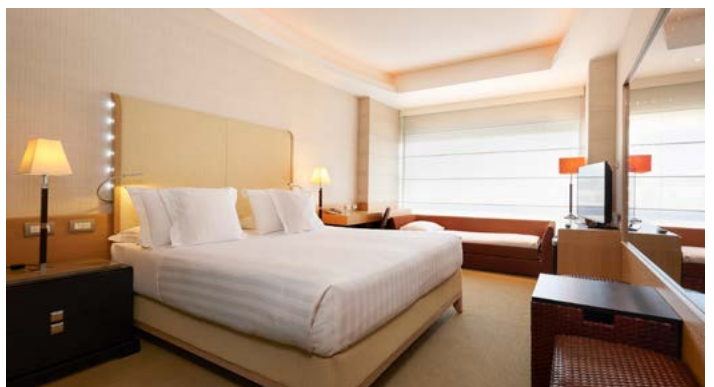

THE PERFECT HOTEL FOR BUSINESS TRIPS AND CONFERENCES

The Precise House Mantegna Roma hotel occupies a strategic location for travellers undertaking work-related or business trips, as it is situated in the EUR-Garbatella district, Rome's financial centre. The hotel is ideally placed for access to the airport and the city centre, and is therefore the perfect choice for both business and leisure trips. The hotel offers spacious guest rooms in a modern design, with everything required for a first-class standard of comfort. In terms of facilities, the hotel has two restaurants where guests can enjoy the local cuisine. In addition, it is worth noting that the hotel has its own conference centre with 12 meeting rooms and an auditorium, with a total seating capacity of up to 1,000.

Room features:

- Air conditioning
- Central heating
- Sofa-bed (Superior room & Presidential Suite)
- Writing desk with chair & reading lamp
- Minibar (additional charge)
- Safe (no additional charge)
- TV, telephone & free Wi-Fi Internet access
- Room service (no additional charge)
- Full bathroom with a bathtub and shower
- Complimentary toiletries
- Hair dryer
- Anti-fog mirror and electric towel rail