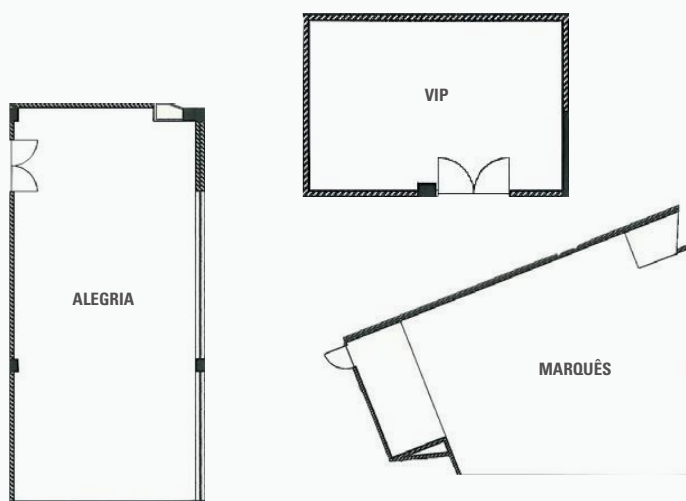

Bar: 10:00 am to 12:00 pm

4
Standard Triple

3
Family

3
Premium

3
Fitness

1
Def

Meeting rooms

3 Meeting Rooms with capacity for 100 people
 Audio-visual media and Wi-Fi Internet connection
 Specialised and highly qualified staff for organising any event

ROOM	m2	HEIGHT	DIMENSIONS	COCKTAIL	AUDIENCE	SCHOOL	BANQUET	IN "U"	NATURAL LIGHT
Marquês	124	3	10x103	75	75	60	60	45	-
Alegria	78	3	6x13	80	40	35	40	35	✓
VIP	24	3	6x4	10	-	-	-	8	-

Distribution Map of Rooms