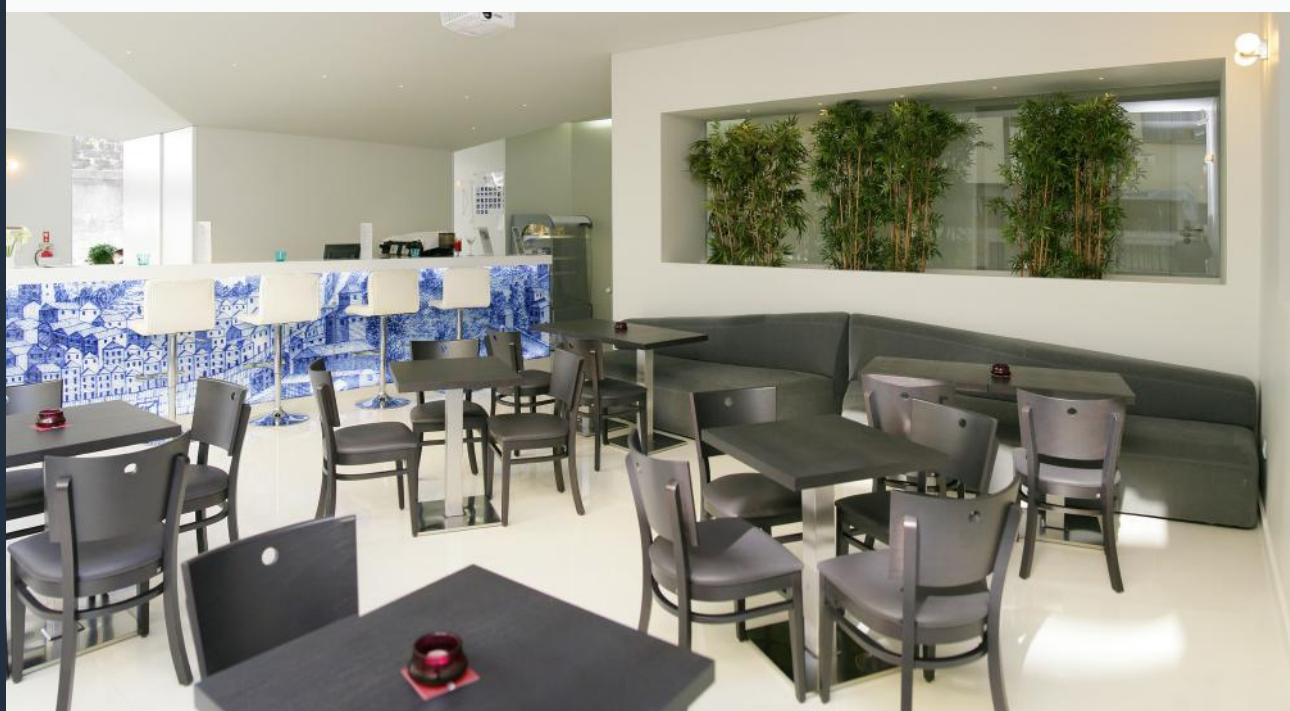

34
Standard Twin

Bar

The hotel has a cozy bar attached to the lobby where you can enjoy a drink at the end of your day at work or tour through the city of Porto.

14
Standard Double

Opening Hours:

Breakfast: 07:30 am to 10:30 am

Bar: 10:00 am to 12:00 pm

4
Standard Triple

3
Family

3
Premium

3
Fitness

1
Def

Meeting rooms

3 Meeting Rooms with capacity for 100 people
 Audio-visual media and Wi-Fi Internet connection
 Specialised and highly qualified staff for organising any event

ROOM	m2	HEIGHT	DIMENSIONS	COCKTAIL	AUDIENCE	SCHOOL	BANQUET	IN "U"	NATURAL LIGHT
Marquês	124	3	10x103	75	75	60	60	45	-
Alegria	78	3	6x13	80	40	35	40	35	✓
VIP	24	3	6x4	10	-	-	-	8	-

Distribution Map of Rooms