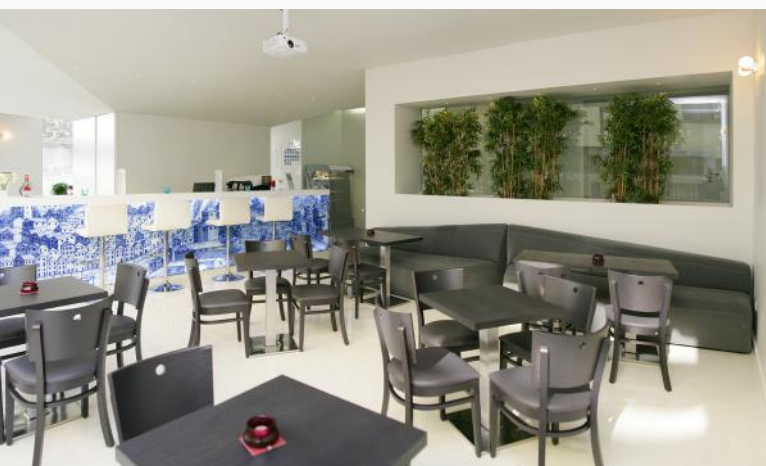

Features

Non-smoking rooms | Complete bathroom with hairdryer | Rooms with a bathtub | Individually controlled A/C in the rooms | Telephone with direct outside access | LCD TV with satellite channels | Safety Deposit Box | Room service | Mini Bar | Restaurant | Bar | Lifts | Laundry Service | Babysitting Service | Wi-Fi Internet | Meeting and conference rooms | Chargable indoor parking

Rua da Alegria, 685 – 689
4000-046, Porto - PORTUGAL
T.: (+351) 225 194 800 • tryp.porto.centro@trypportugal.com
www.trypportocentro.com

GPS: 41.157319 [N], -8.602069 [W]