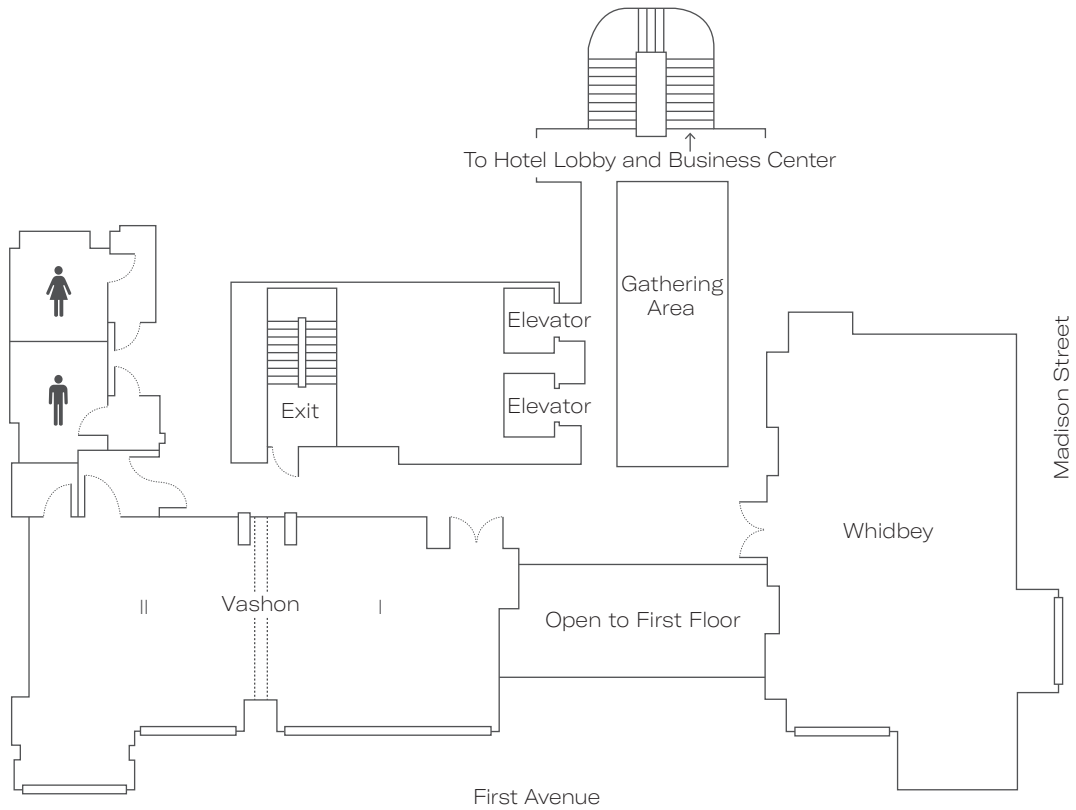

Level Two

Room	Sq. Ft.	Dimensions	Crescent	Square	Rounds	Reception	Classroom	Theatre	Conference	U-Shape	Ceiling
Level One											
Rosebay	930	30 x 30	-	-	30	30	-	-	20	15	9
Whidbey	1299	44 x 26	40	30	60	80	48	80	30	22	9
Vashon	1338	52 x 24	40	30	60	80	48	80	30	22	9
Vashon I	624	26 x 24	20	14	20	30	20	30	14	12	9
Vashon II	715	26 x 24	20	14	20	30	20	30	14	12	9
Gathering Area	950	44 x 20				50					9
Nineteenth						14