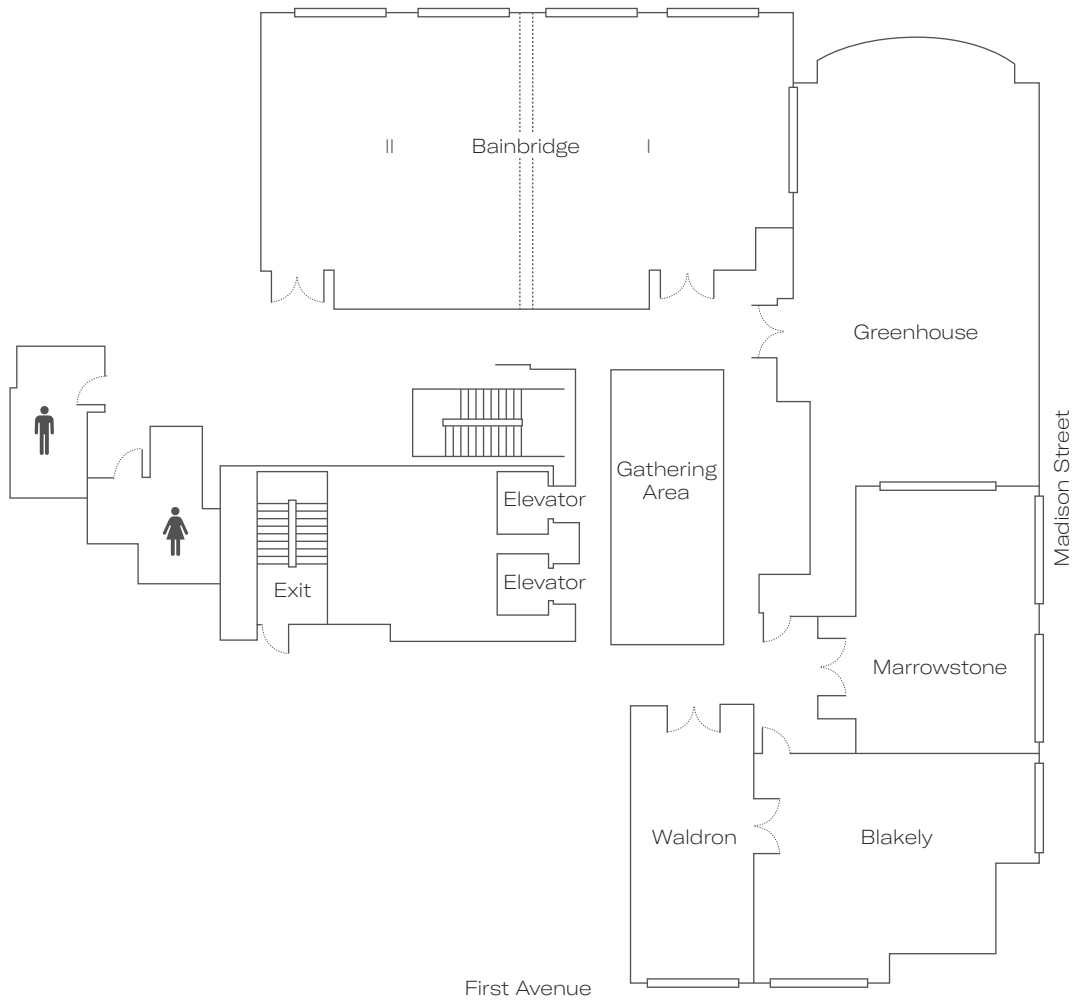

Level Four

Room	Sq. Ft.	Dimensions	Crescent	Square	Rounds	Reception	Classroom	Theatre	Conference	U-Shape	Ceiling
Level Four											
Bainbridge	1856	58 x 27	60	30	100	175	60	100	40	30	9
Bainbridge I	932	30 x 27	30	16	50	80	30	50	20	16	9
Bainbridge II	836	27 x 27	30	16	50	80	30	50	20	16	9
Greenhouse	1160	40 x 29	40	30	60	100	28	30	100	26	9
Marrowstone	567	24 x 21	6		20	20			14		9
Blakely	693	31 x 22	20	20	30	30	20	20	20	16	9
Waldron	377	29 x 13							12		
Gathering Area	966	42 x 23				80