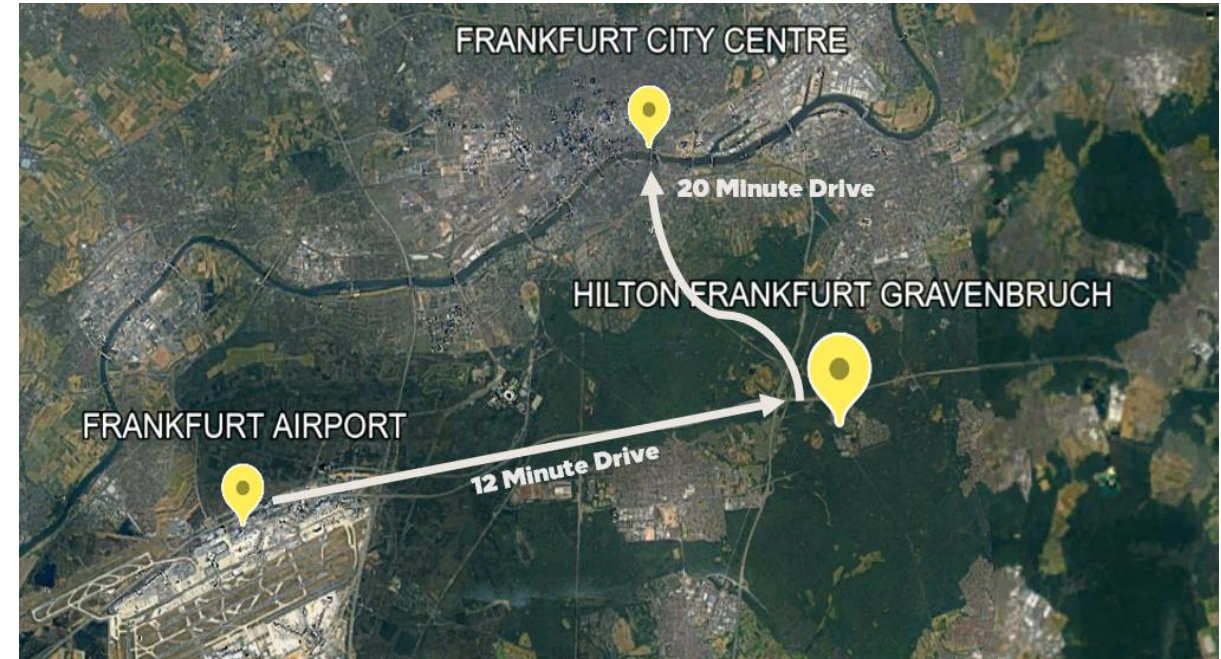

Culture

- World-famous museums
- Theatres, operas and concert halls
- More than 1.000 years of urban history in the Old Town