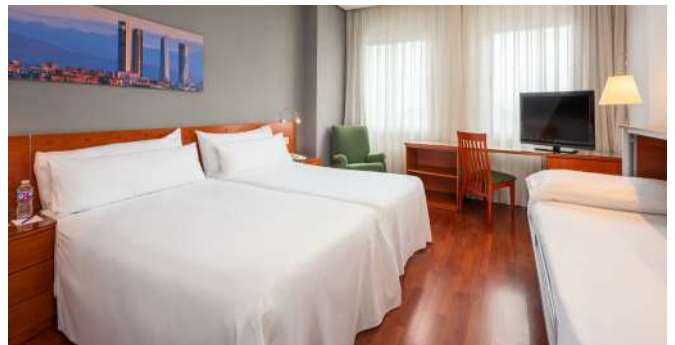

*Spacious, airy and comfortable rooms available with double bed or twin beds (on request on arrival at the hotel) and with views of the gardens, pool or the mountains north of Madrid. These rooms have been recently refurbished and come with large desk, sofa and lamp, as well as a wooden parquet floor.*

*Exclusive, spacious and bright room with views of the interior garden and pool. The Premium Room provides a kettle for coffee and tea, Wi-Fi, minibar, and a comfortable 1.8-metre-wide bed to provide the best rest.*

**PREMIUM QUEEN BED CON SALÓN:** Siente el confort y el espacio que proporciona esta habitación de un dormitorio, un salón con sofá, sillón y TV de 32". Equipada con albornoz, zapatillas, atenciones de baño y un set para preparar café o té, además de unas amplias vistas. Equipo de planchado. Albornoz y zapatillas. Minibar con cargo. Conexión Wi-Fi de alta velocidad.

*Exclusive, spacious and airy room, with views of the the mountains north of Madrid. The Premium room comes with a kettle for coffee and tea, free WiFi, minibar, as well as the new Dreamax bed, developed exclusively for us by Flex, for the perfect night's sleep.*