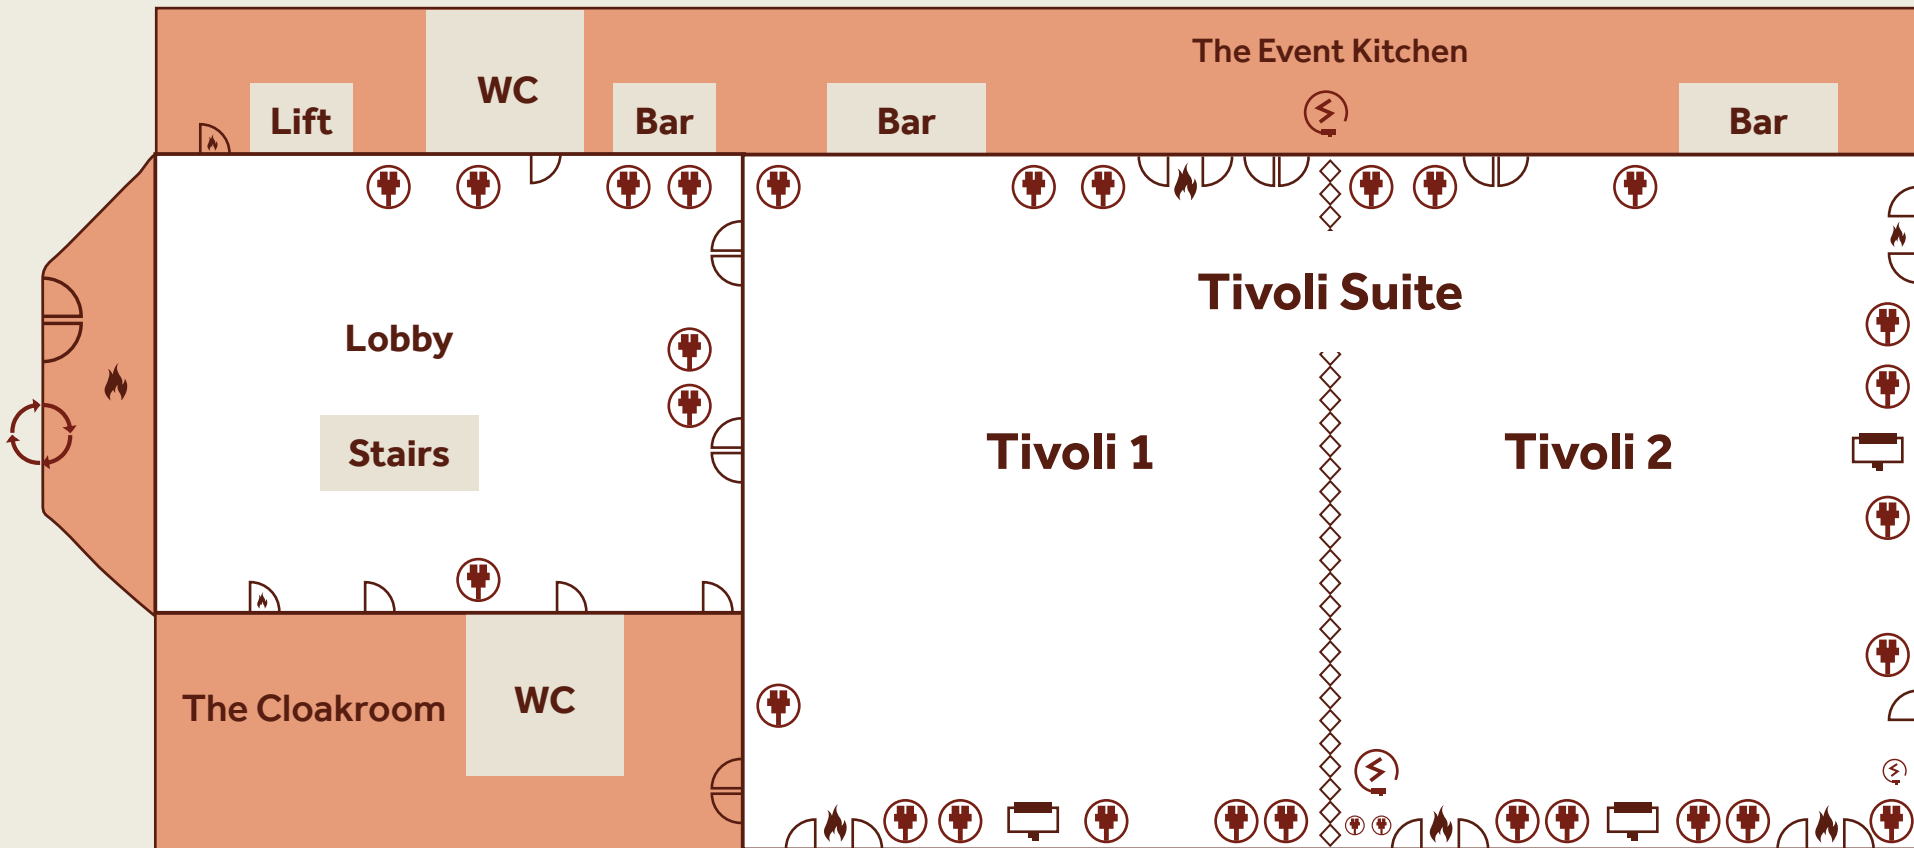

GROUND FLOOR

KEY

 Projector Screen
  TV
  Fire Exit
  Door
  Plugs x2

 3 Phase, 5 pin, 63 amp
  Partition
 *Tivoli Suite = Tivoli 1 + Tivoli 2

CLAYTON HOTEL
SILVER SPRINGS | CORK

FIRST FLOOR

KEY

 Projector Screen
  TV
  Fire Exit
  Door
  Plugs x2

 3 Phase, 5 pin, 63 amp
  Partition
 *Harbour Suite - Harbour 4 + Harbour 5

CLAYTON HOTEL
 SILVER SPRINGS | CORK