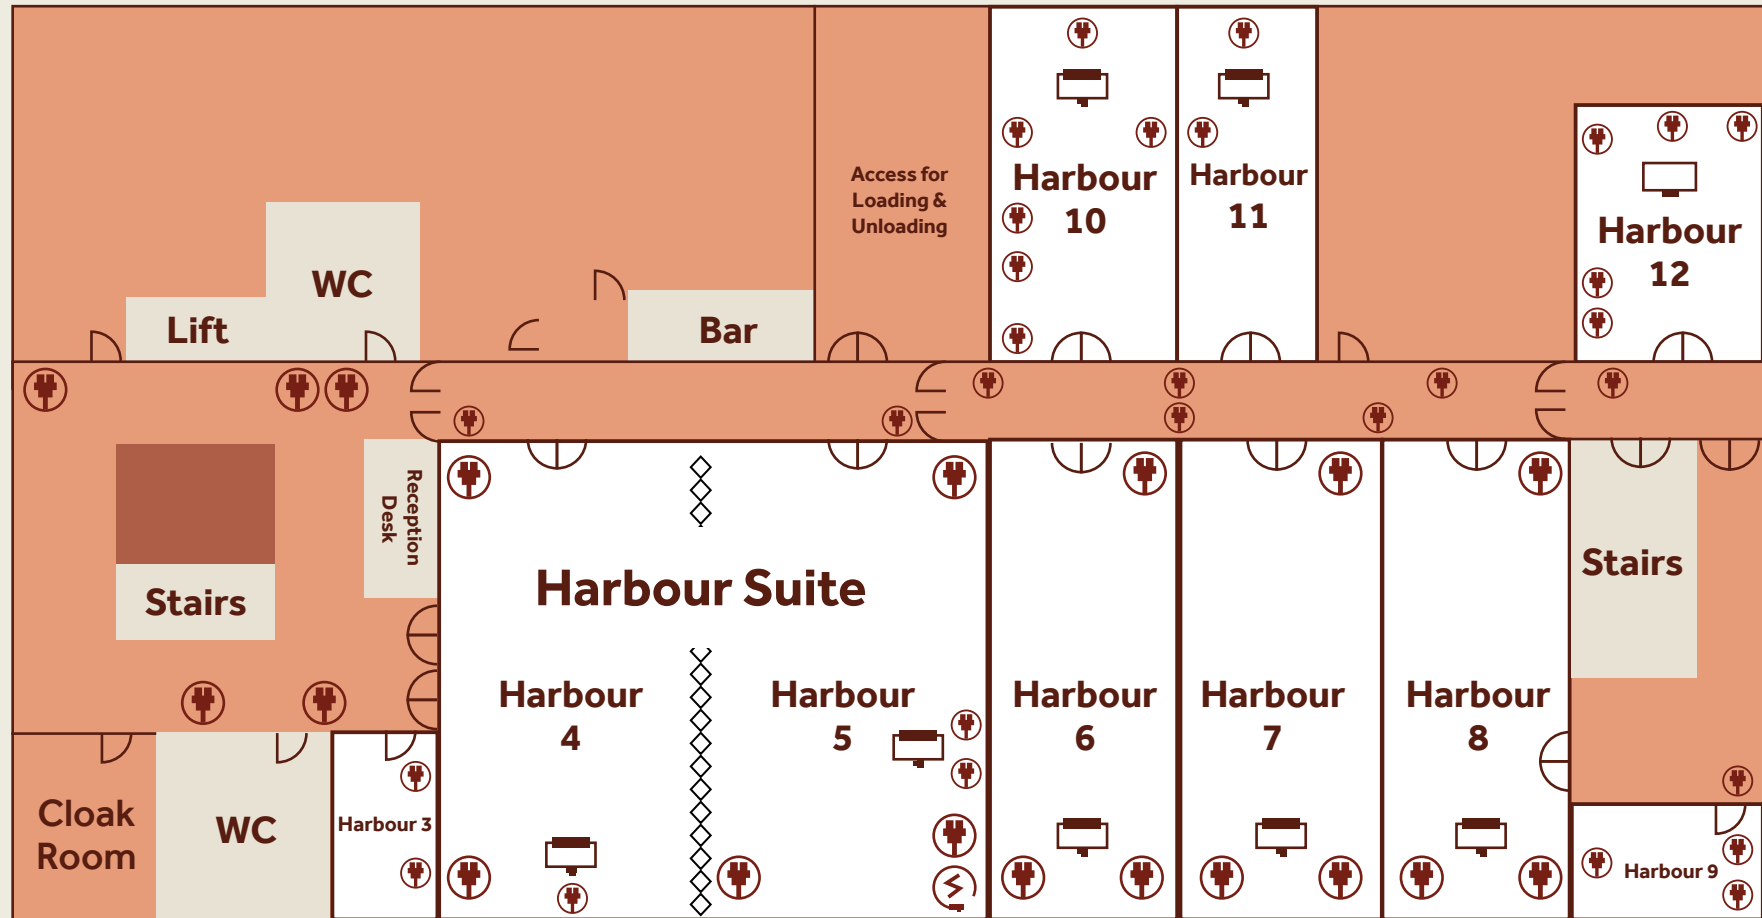

GROUND FLOOR

KEY

 Projector Screen
  TV
  Fire Exit
  Door
  Plugs x2

 3 Phase, 5 pin, 63 amp
  Partition
 *Tivoli Suite = Tivoli 1 + Tivoli 2

CLAYTON HOTEL
SILVER SPRINGS | CORK

FIRST FLOOR

KEY

 Projector Screen
  TV
  Fire Exit
  Door
  Plugs x2

 3 Phase, 5 pin, 63 amp
  Partition
 *Harbour Suite - Harbour 4 + Harbour 5

CLAYTON HOTEL
 SILVER SPRINGS | CORK