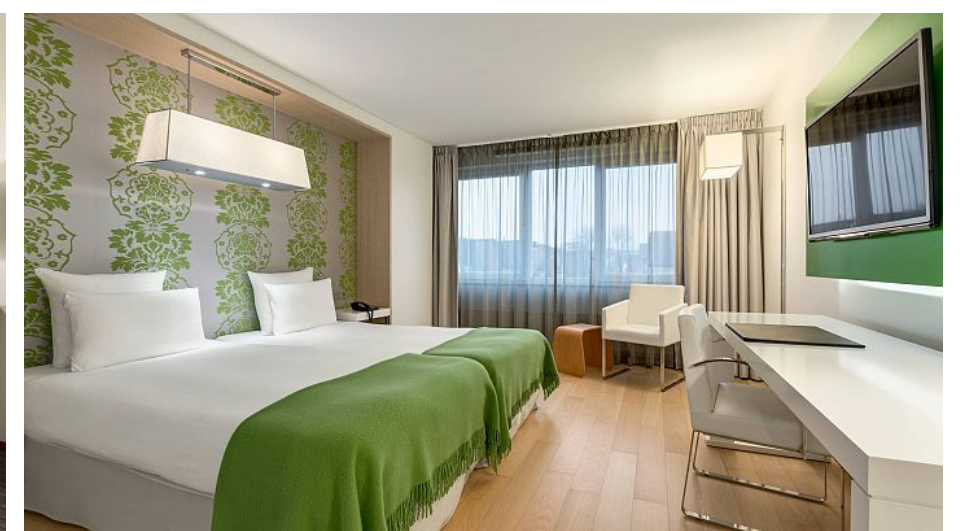

NH MEETINGS
inspire. create. enjoy.

NH GRONINGEN

HOTEL LOCATION

Groningen is nearly a century old and boasts a rich cultural life. It is often called the capital of the northern Netherlands. NH Groningen is a contemporary hotel in the very heart of this dynamic city and is conveniently situated for visiting all the local sights and attractions.

Groningen Central Station

1,5 km / 14 min

Amsterdam Schiphol Airport

190 km / 1,5 h

Bus stop

0,1 km / 1 min

Hanzeplein, 132
9713 GW Groningen
The Netherlands
T. +31 (0)85 902 2350
nhmeetings.groningen@nh-hotels.com
www.nh-hotels.com/hotel/nh-groningen

127 ROOMS

- 104 standard rooms
- 23 superior rooms
- 1 room adapted for the disabled

ROOM FACILITIES

- free wireless internet access
- direct dial telephone
- mini bar
- toiletry kit
- hairdryer
- wake up service
- room safety deposit box
- room service

FOOD & DRINKS

- self-service restaurant Nosh
- buffet breakfast
- 'early birds' breakfast

HOTEL FACILITIES

- business centre
- facilities for the disabled
- laundry service
- nearby parking (paid)
- free newspaper

MEETINGS & EVENTS

- 3 meeting rooms
- capacity for up to 140 people
- suitable for all kinds of events