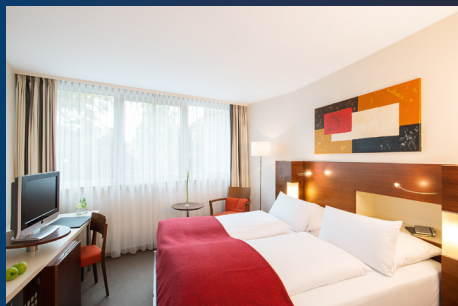

- Distance to the airport: 7 km
- Distance to the main station: 5 km
- Distance to the inner city: 5 km

NH Frankfurt Niederrad
Lyoner Straße 5, 60528 Frankfurt am Main
Tel.: +49 69 666080

Group Sales Office:
groups.de@nh-hotels.com
Tel.: +49 180 2225564*

nh-hotels.com/meetings

*€0.06 per call from German landlines, up to €0.42 per minute from mobiles